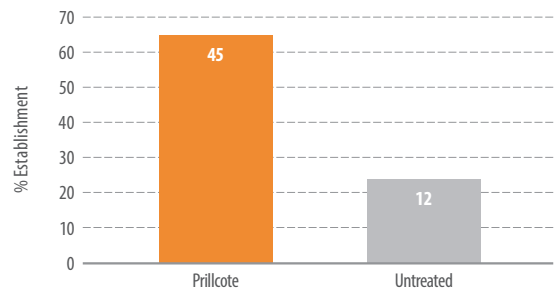

Talk to your local seed supplier about Prillcote grass or phone us on 0800 805 505.